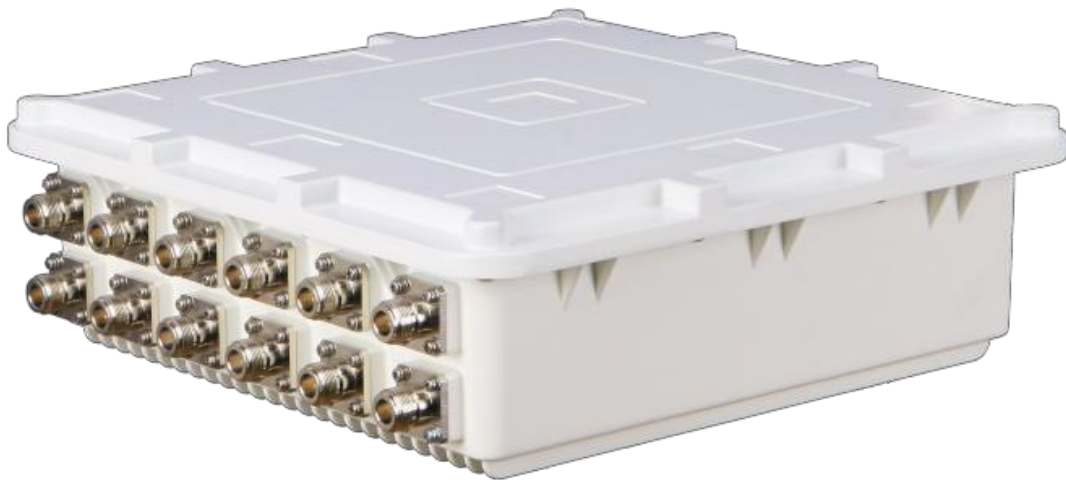

X6

Outdoor High Capacity Wireless Base Station

Features:

- Outdoor High capacity Wireless Base Station
- Used in school campus, amusement park, golf course, stadium, outdoor event or other outdoor places
- Built-in 2.4G 802.11b/g/n 9x9 MIMO and 5G 802.11a/n 3x3 MIMO dual band design supports up to 900Mbps physical access rate
- Unique MFR MIMI technology to bundle 9 antenna together for receiving signal
- Based on MRF's anti-jamming algorithm combining with beam forming algorithm, automatically adjusts the suppression and resistance to various WLAN and non-WLAN interference
- With RF emission enhancement technology, output radio power reaches 500mW
- IP67 waterproof and dustproof level by cast aluminum chassis, high-grade sealing and reliability design
- Support fiber optic and Ethernet connection
- Support PoE. Custom designed PoE power adapter provides power supply in a long distance
- Built-in filters with special material. Optimized TDE band spurious and obstruction index. Can be built together with mobile phone cell station

Wind rating	165 miles/hour
IP	IP67
Memory	256M
Flash	32M
Power supply	PoE+ (48V-56V) 20W to 35W
Weight	8.8 Lbs
Dimensions (W X D X H)	12 x 12 x 4 inch
Environment	Operating temperature: -40°F to 149 °F Storage temperature: -40°F to 185°F Operating humidity: 0% to 100%RH Non-condensing
Gobig WiFi Merchant Cloud (*Subscription required)	https://user.gobigwifi.com